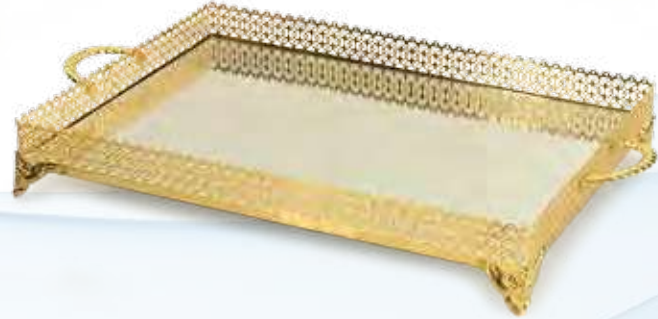

SIRMA DESEN 19X31 CM KULPLU ALTIN TEPŞİ
SIRMA DESIGN 19X31 CM TRAY WITH HANDLE GOLD
EL850 HL00 281