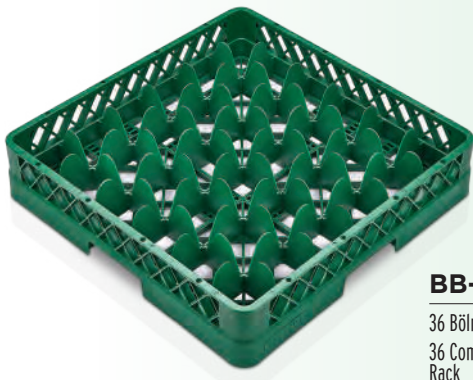

BB-36

36 Bölmeli Bardak Basketi
36 Compartment Glass Rack
6 pcs /ctn
Gri / Grey