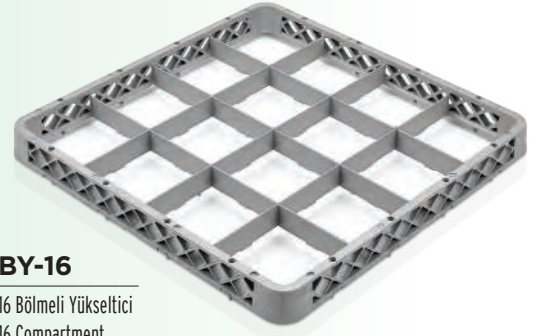

BB-49

49 Bölmeli Bardak Basketi
49 Compartment Glass Rack
6 pcs /ctn
Kırmızı / Red

PP BULASIK MAKİNESİ BASKETLERİ
PP DISHWASHER RACKS EXTENDERS

BY-9

9 Bölmeli Yükseltici
9 Compartment Extender
6 pcs /ctn
Bej / Beige