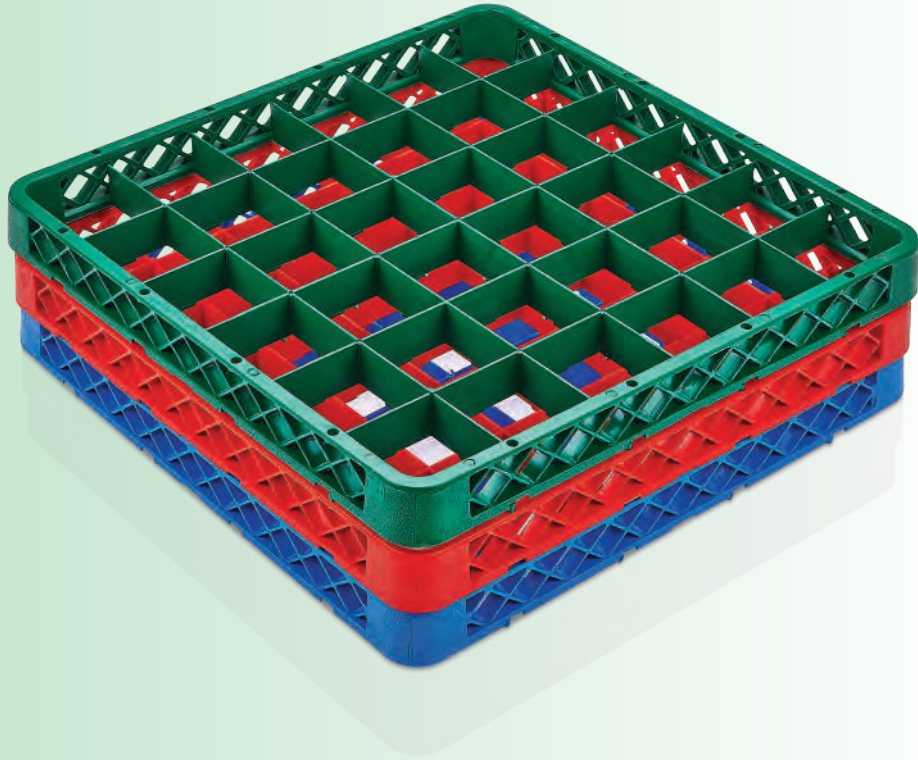

PP DISHWASHER RACKS **EXTENDERS**

PP BULAŞIK MAKİNESİ **BASKETLERİ VE** YÜKSELTİCİLERİ