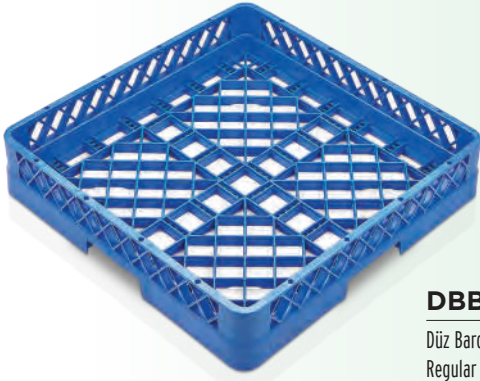

DBB-50

Düz Bardak Basketi
Regular Glass Rack
6 pcs /ctn
Mavi / Blue