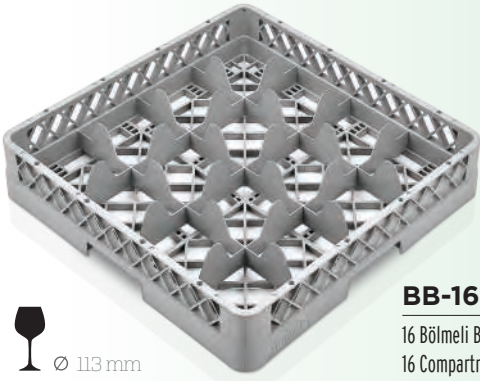

Çatal, Kaşık Basketi
Regular Cutlery Rack
6 pcs /ctn
Mavi / Blue

DBB-50

Düz Bardak Basketi
Regular Glass Rack
6 pcs /ctn
Mavi / Blue

BB-9

9 Bölmeli Bardak Basketi
9 Compartment Glass Rack
6 pcs /ctn
Bej / Beige