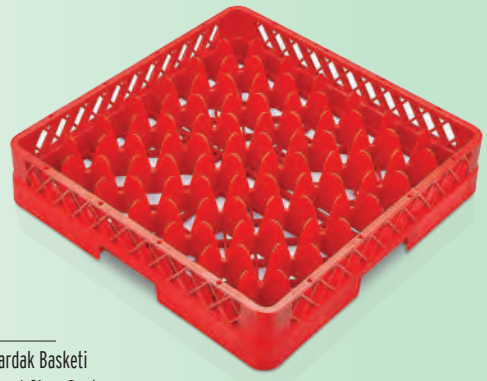

BB-16

16 Bölmeli Bardak Basketi
16 Compartment Glass Rack
6 pcs /ctn
Gri / Grey

BB-25

25 Bölmeli Bardak Basketi
25 Compartment Glass Rack
6 pcs /ctn
Mavi / Blue

BB-36

36 Bölmeli Bardak Basketi
36 Compartment Glass Rack
6 pcs /ctn
Gri / Grey