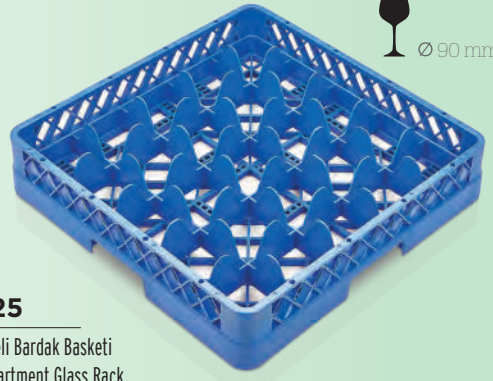

BB-25

25 Bölmeli Bardak Basketi
25 Compartment Glass Rack
6 pcs /ctn
Mavi / Blue