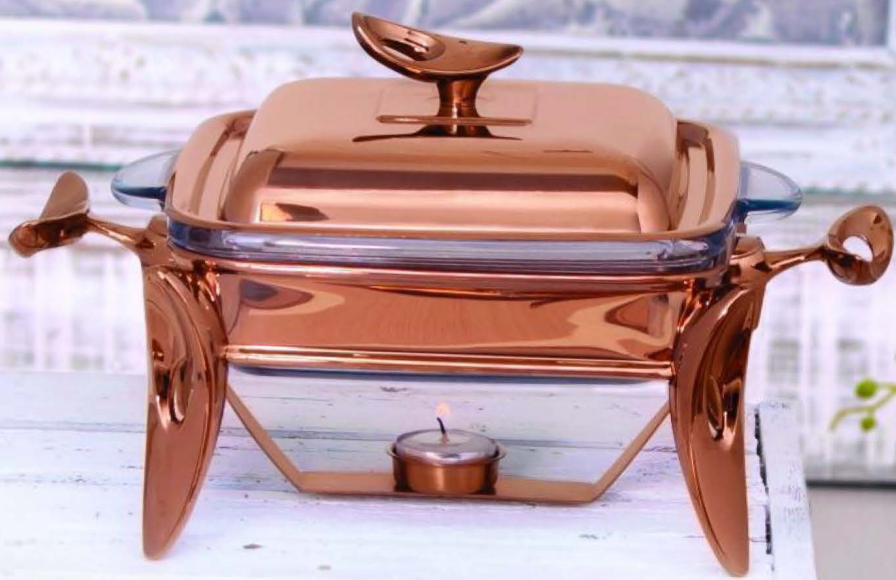

Oval Casseroles with Warmer

| # | size | dimentions | capacity |
|-------|--------|-----------------|-----------|
| 919RG | medium | 41 x 22 x 20 cm | 2.2 litre |
| 918RG | large | 46 x 25 x 20 cm | 3 litre |

Square Casseroles with Warmer

| # | size | dimentions | capacity |
|-------|--------|-----------------|-----------|
| 931RG | medium | 34 x 24 x 20 cm | 2.2 litre |
| 932RG | large | 42 x 28 x 20 cm | 3 litre |