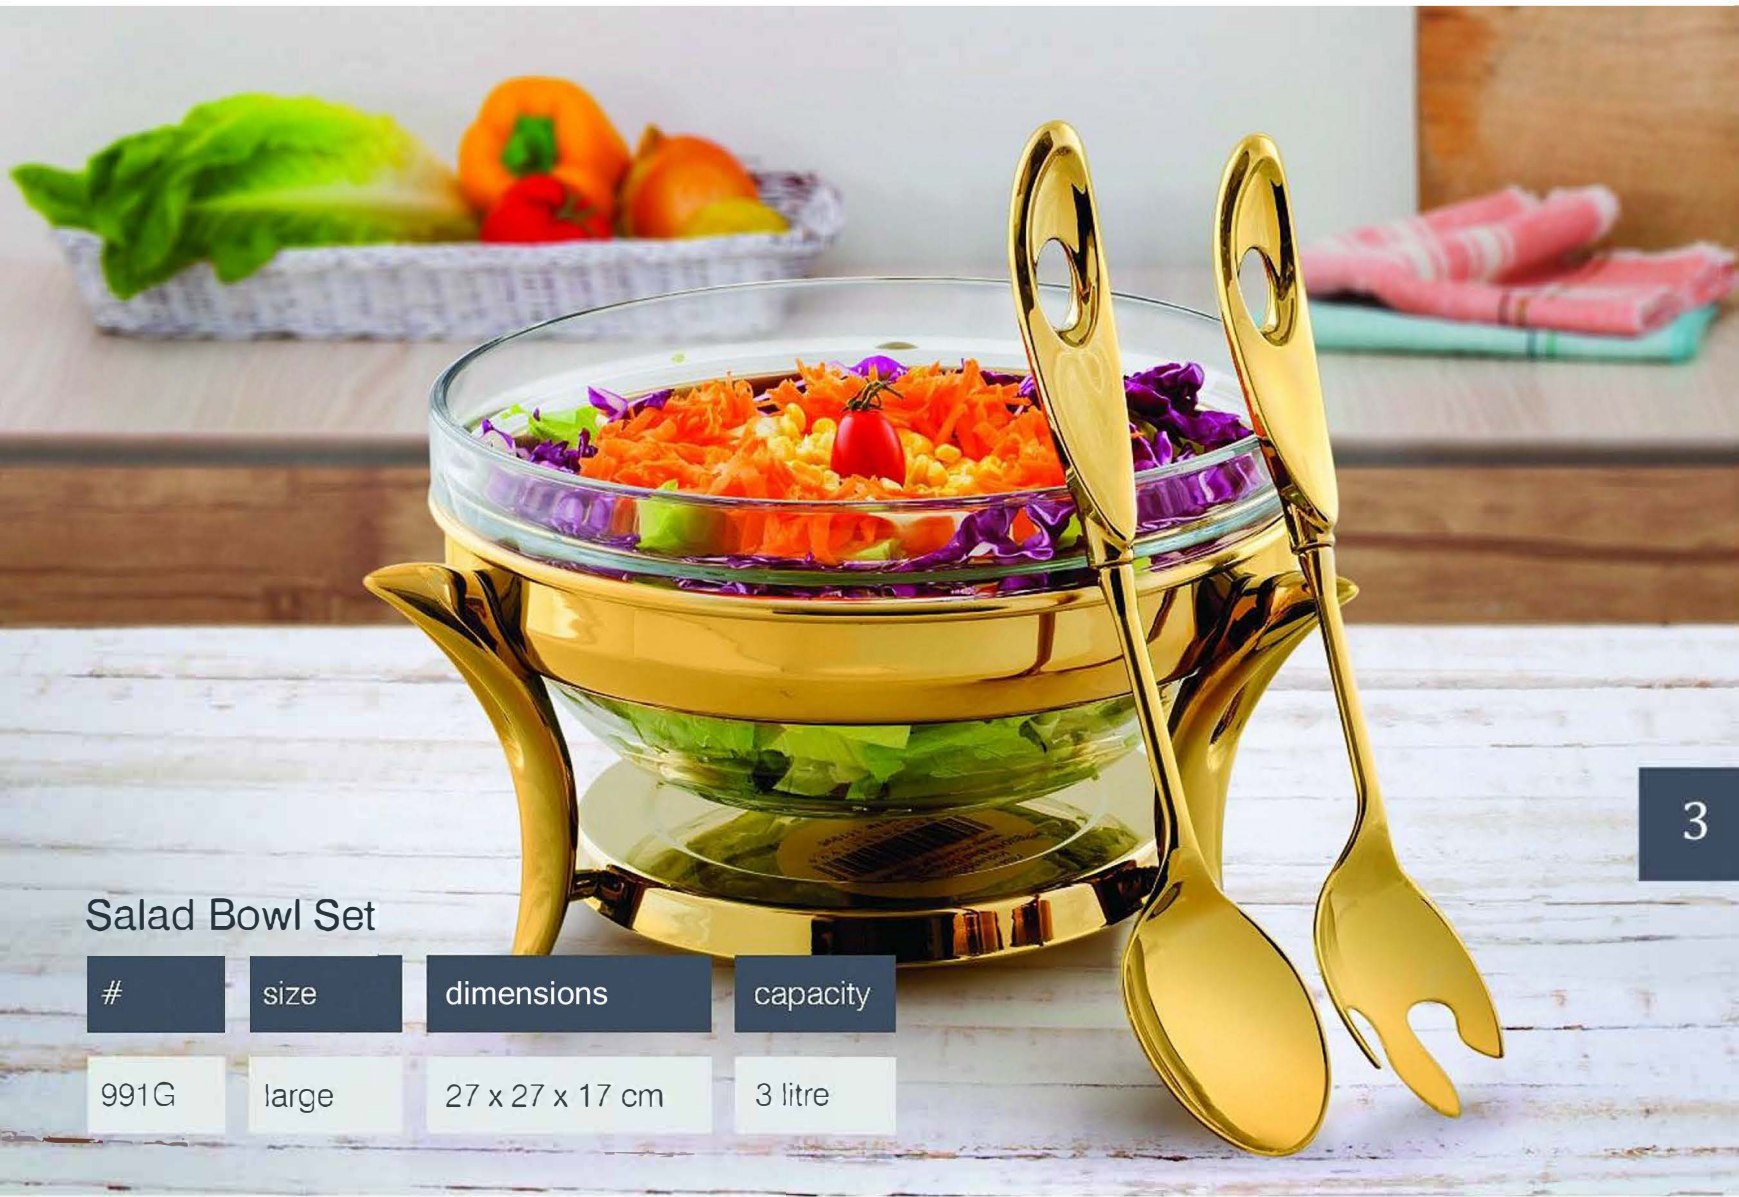

3

Salad Bowl Set

| # | size | dimensions | capacity |
|------|-------|-----------------|----------|
| 991G | large | 27 x 27 x 17 cm | 3 litre |

Round Soup with Warmer

| # | size | dimensions | capacity |
|------|--------|-----------------|----------|
| 916G | small | 35 x 26 x 20 cm | 2 litre |
| 917G | medium | 35 x 27 x 26 cm | 3 litre |
| 915G | large | 35 x 25 x 29 cm | 4 litre |